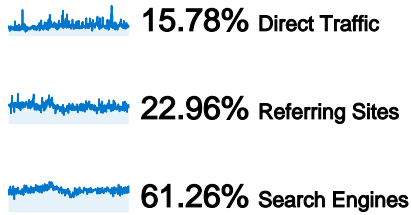

**Site Usage**

 **93,031** Visits

 **49.94%** Bounce Rate

 **433,544** Pageviews

 **00:02:47** Avg. Time on Site

 **4.66** Pages/Visit

 **71.43%** % New Visits

**Visitors Overview**

 **93,031** Visits

 **68,246** Absolute Unique Visitors

 **433,544** Pageviews

 **4.66** Average Pageviews

 **00:02:47** Time on Site

 **49.94%** Bounce Rate

 **71.43%** New Visits

**Technical Profile**

Browser	Visits	% visits
Internet Explorer	40,384	43.41%
Firefox	30,543	32.83%
Chrome	10,816	11.63%
Safari	5,325	5.72%
Opera	4,795	5.15%

All traffic sources sent a total of 93,031 visits

- Search Engines**  
56,989.00 (61.26%)
- Referring Sites**  
21,359.00 (22.96%)
- Direct Traffic**  
14,677.00 (15.78%)
- Other**  
6 (0.01%)

**93,031 visits came from 158 countries/territories**

Site Usage

Country/Territory	Visits	Pages/Visit	Avg. Time on Site	% New Visits	Bounce Rate
United Kingdom	21,675	5.26	00:03:25	63.23%	39.46%
United States	8,708	4.26	00:03:07	77.77%	51.64%
India	5,110	4.52	00:03:22	79.37%	48.79%
Czech Republic	4,371	5.97	00:02:21	73.03%	47.15%
Poland	3,342	4.49	00:02:00	81.51%	53.68%
Slovakia	3,066	4.95	00:01:51	78.41%	50.26%
Germany	2,601	4.19	00:01:57	78.20%	49.25%
Norway	2,466	2.77	00:01:25	27.05%	77.29%
Canada	2,305	4.63	00:03:07	64.99%	53.06%
Russia	2,272	3.11	00:01:28	58.76%	73.20%