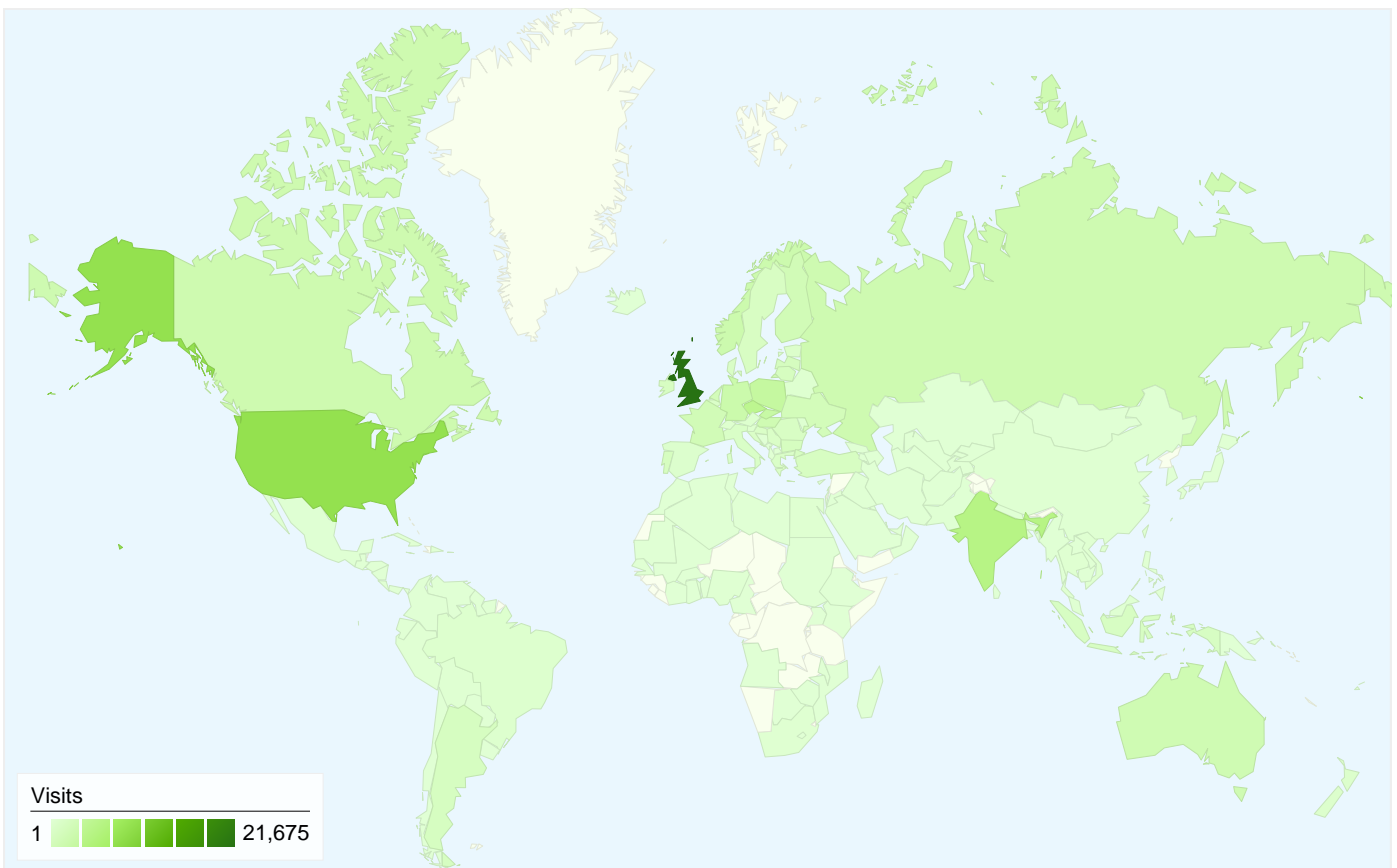

**Visitors**  
**68,246**

**Map Overlay**

**Traffic Sources Overview**

- **Search Engines**  
56,989.00 (61.26%)
- **Referring Sites**  
21,359.00 (22.96%)
- **Direct Traffic**  
14,677.00 (15.78%)
- **Other**  
6 (0.01%)

Browser	Visits	% visits
Internet Explorer	40,384	43.41%
Firefox	30,543	32.83%
Chrome	10,816	11.63%
Safari	5,325	5.72%
Opera	4,795	5.15%

All traffic sources sent a total of 93,031 visits

- Search Engines**  
56,989.00 (61.26%)
- Referring Sites**  
21,359.00 (22.96%)
- Direct Traffic**  
14,677.00 (15.78%)
- Other**  
6 (0.01%)

## Top Traffic Sources

Sources	Visits	% visits
google (organic)	49,410	53.11%
(direct) ((none))	14,677	15.78%
search (organic)	1,856	2.00%
bing (organic)	1,583	1.70%
yahoo (organic)	1,453	1.56%

Keywords	Visits	% visits
jawa	1,544	2.71%
jawa owners club	809	1.42%
cz 1953	806	1.41%
jawa cz	780	1.37%
jawa motorcycles	747	1.31%

**93,031 visits came from 158 countries/territories**

Site Usage

Country/Territory	Visits	Pages/Visit	Avg. Time on Site	% New Visits	Bounce Rate
United Kingdom	21,675	5.26	00:03:25	63.23%	39.46%
United States	8,708	4.26	00:03:07	77.77%	51.64%
India	5,110	4.52	00:03:22	79.37%	48.79%
Czech Republic	4,371	5.97	00:02:21	73.03%	47.15%
Poland	3,342	4.49	00:02:00	81.51%	53.68%
Slovakia	3,066	4.95	00:01:51	78.41%	50.26%
Germany	2,601	4.19	00:01:57	78.20%	49.25%
Norway	2,466	2.77	00:01:25	27.05%	77.29%
Canada	2,305	4.63	00:03:07	64.99%	53.06%
Russia	2,272	3.11	00:01:28	58.76%	73.20%