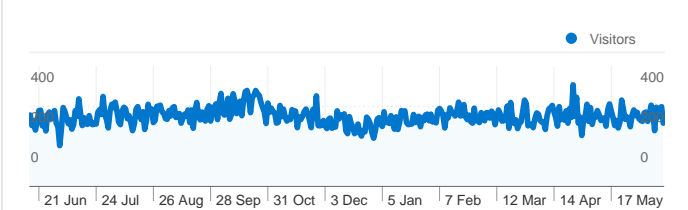

**Site Usage**

 **93,031** Visits

 **49.94%** Bounce Rate

 **433,544** Pageviews

 **00:02:47** Avg. Time on Site

 **4.66** Pages/Visit

 **71.43%** % New Visits

**Visitors Overview**

 **93,031** Visits

 **68,246** Absolute Unique Visitors

 **433,544** Pageviews

 **4.66** Average Pageviews

 **00:02:47** Time on Site

 **49.94%** Bounce Rate

 **71.43%** New Visits

**Technical Profile**

**93,031 visits came from 158 countries/territories**

Site Usage

Country/Territory	Visits	Pages/Visit	Avg. Time on Site	% New Visits	Bounce Rate
United Kingdom	21,675	5.26	00:03:25	63.23%	39.46%
United States	8,708	4.26	00:03:07	77.77%	51.64%
India	5,110	4.52	00:03:22	79.37%	48.79%
Czech Republic	4,371	5.97	00:02:21	73.03%	47.15%
Poland	3,342	4.49	00:02:00	81.51%	53.68%
Slovakia	3,066	4.95	00:01:51	78.41%	50.26%
Germany	2,601	4.19	00:01:57	78.20%	49.25%
Norway	2,466	2.77	00:01:25	27.05%	77.29%
Canada	2,305	4.63	00:03:07	64.99%	53.06%
Russia	2,272	3.11	00:01:28	58.76%	73.20%

1 - 10 of 158

Pages on this site were viewed a total of 433,544 times

 **433,544** Pageviews

 **219,049** Unique Views

 **49.94%** Bounce Rate