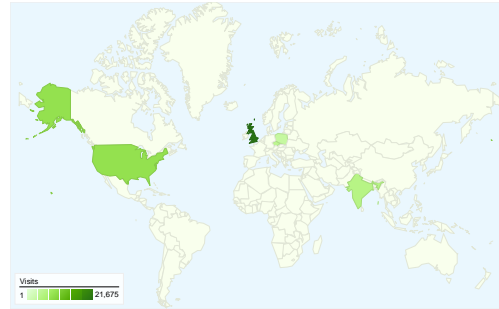

**Site Usage**

 **93,031** Visits

 **49.94%** Bounce Rate

 **433,544** Pageviews

 **00:02:47** Avg. Time on Site

 **4.66** Pages/Visit

 **71.43%** % New Visits

**Visitors Overview**

**Visitors**  
**68,246**

**Map Overlay**

**Traffic Sources Overview**

- **Search Engines**  
56,989.00 (61.26%)
- **Referring Sites**  
21,359.00 (22.96%)
- **Direct Traffic**  
14,677.00 (15.78%)
- **Other**  
6 (0.01%)

Browser	Visits	% visits
Internet Explorer	40,384	43.41%
Firefox	30,543	32.83%
Chrome	10,816	11.63%
Safari	5,325	5.72%
Opera	4,795	5.15%

All traffic sources sent a total of 93,031 visits

- Search Engines**  
56,989.00 (61.26%)
- Referring Sites**  
21,359.00 (22.96%)
- Direct Traffic**  
14,677.00 (15.78%)
- Other**  
6 (0.01%)

**93,031 visits came from 158 countries/territories**

Site Usage

Country/Territory	Visits	Pages/Visit	Avg. Time on Site	% New Visits	Bounce Rate
United Kingdom	21,675	5.26	00:03:25	63.23%	39.46%
United States	8,708	4.26	00:03:07	77.77%	51.64%
India	5,110	4.52	00:03:22	79.37%	48.79%
Czech Republic	4,371	5.97	00:02:21	73.03%	47.15%
Poland	3,342	4.49	00:02:00	81.51%	53.68%
Slovakia	3,066	4.95	00:01:51	78.41%	50.26%
Germany	2,601	4.19	00:01:57	78.20%	49.25%
Norway	2,466	2.77	00:01:25	27.05%	77.29%
Canada	2,305	4.63	00:03:07	64.99%	53.06%
Russia	2,272	3.11	00:01:28	58.76%	73.20%