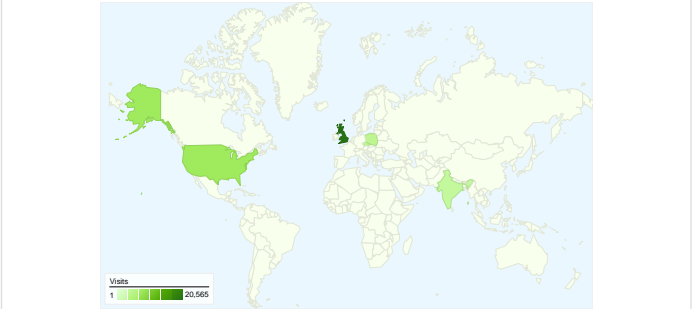

Map Overlay