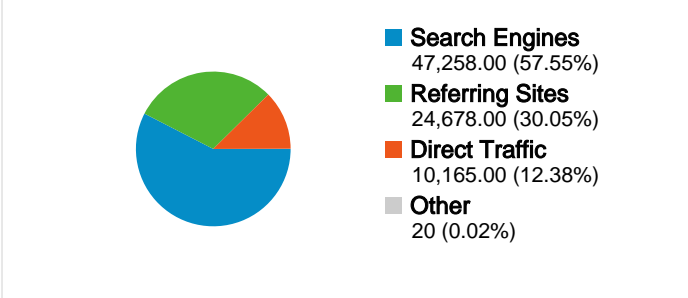

Traffic Sources Overview

Content Overview

Pages	Pageviews	% Pageviews
/image_archive4.htm	44,384	9.31%
/photo_gallery2.htm	41,092	8.62%
/image_archive2.htm	38,467	8.07%
/for_sale.htm	32,676	6.85%
/index.htm	28,323	5.94%