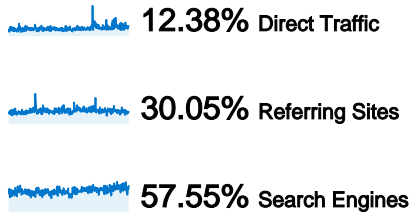

Site Usage

 **82,121** Visits

 **43.83%** Bounce Rate

 **476,818** Pageviews

 **00:03:19** Avg. Time on Site

 **5.81** Pages/Visit

 **68.70%** % New Visits

Visitors Overview

57,858 people visited this site

 **82,121** Visits

 **57,858** Absolute Unique Visitors

 **476,818** Pageviews

 **5.81** Average Pageviews

 **00:03:19** Time on Site

 **43.83%** Bounce Rate

 **68.70%** New Visits

All traffic sources sent a total of 82,121 visits

- Search Engines**
47,258.00 (57.55%)
- Referring Sites**
24,678.00 (30.05%)
- Direct Traffic**
10,165.00 (12.38%)
- Other**
20 (0.02%)

Top Traffic Sources

82,121 visits came from 154 countries/territories

Site Usage

Country/Territory	Visits	Pages/Visit	Avg. Time on Site	% New Visits	Bounce Rate
United Kingdom	20,565	6.04	00:03:57	56.92%	33.07%
United States	7,285	4.51	00:02:55	74.92%	53.92%
Czech Republic	4,186	8.00	00:03:05	73.58%	40.61%
Poland	4,104	4.80	00:02:06	76.95%	50.85%
India	3,382	5.83	00:03:59	74.69%	47.60%
Slovakia	3,120	6.00	00:02:23	72.50%	44.90%
Germany	2,845	5.23	00:02:25	75.82%	45.17%
Hungary	2,685	5.64	00:02:29	78.47%	43.54%
Russia	1,765	5.18	00:02:56	69.69%	61.42%
Finland	1,745	5.74	00:03:25	71.06%	41.78%