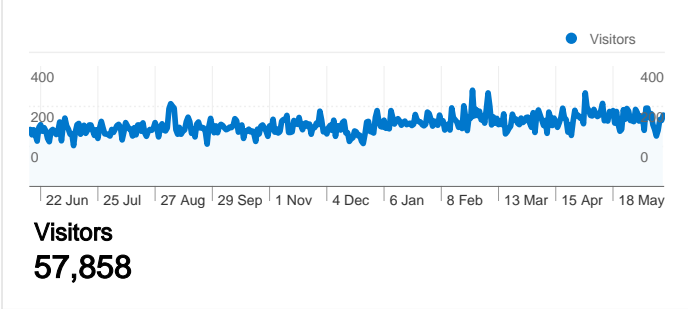

Site Usage

 **82,121** Visits

 **43.83%** Bounce Rate

 **476,818** Pageviews

 **00:03:19** Avg. Time on Site

 **5.81** Pages/Visit

 **68.70%** % New Visits

Visitors Overview

57,858 people visited this site

 **82,121** Visits

 **57,858** Absolute Unique Visitors

 **476,818** Pageviews

 **5.81** Average Pageviews

 **00:03:19** Time on Site

 **43.83%** Bounce Rate

 **68.70%** New Visits

82,121 visits came from 154 countries/territories

Site Usage

Country/Territory	Visits	Pages/Visit	Avg. Time on Site	% New Visits	Bounce Rate
United Kingdom	20,565	6.04	00:03:57	56.92%	33.07%
United States	7,285	4.51	00:02:55	74.92%	53.92%
Czech Republic	4,186	8.00	00:03:05	73.58%	40.61%
Poland	4,104	4.80	00:02:06	76.95%	50.85%
India	3,382	5.83	00:03:59	74.69%	47.60%
Slovakia	3,120	6.00	00:02:23	72.50%	44.90%
Germany	2,845	5.23	00:02:25	75.82%	45.17%
Hungary	2,685	5.64	00:02:29	78.47%	43.54%
Russia	1,765	5.18	00:02:56	69.69%	61.42%
Finland	1,745	5.74	00:03:25	71.06%	41.78%

1 - 10 of 154

Pages on this site were viewed a total of 476,818 times

 **476,818** Pageviews

 **225,503** Unique Views

 **43.83%** Bounce Rate

Top Content

Pages	Pageviews	% Pageviews
/image_archive4.htm	44,384	9.31%
/photo_gallery2.htm	41,092	8.62%
/image_archive2.htm	38,467	8.07%
/for_sale.htm	32,676	6.85%
/index.htm	28,323	5.94%