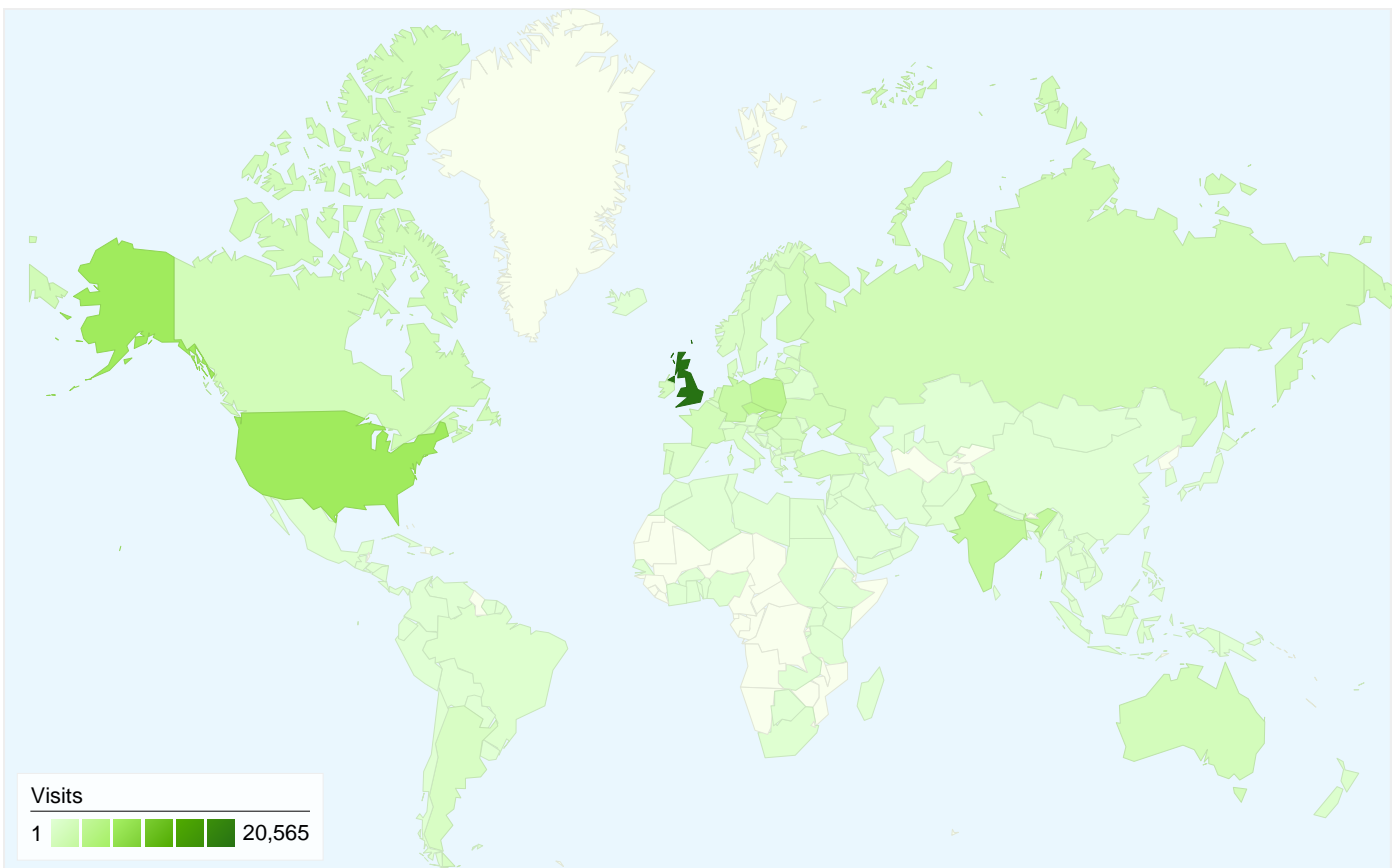

57,858 people visited this site

 **82,121** Visits

 **57,858** Absolute Unique Visitors

 **476,818** Pageviews

 **5.81** Average Pageviews

 **00:03:19** Time on Site

 **43.83%** Bounce Rate

 **68.70%** New Visits

All traffic sources sent a total of 82,121 visits

- Search Engines**
47,258.00 (57.55%)
- Referring Sites**
24,678.00 (30.05%)
- Direct Traffic**
10,165.00 (12.38%)
- Other**
20 (0.02%)

Top Traffic Sources

Sources	Visits	% visits
google (organic)	40,977	49.90%
(direct) ((none))	10,165	12.38%
images.google.pl (referral)	1,652	2.01%
images.google.com (referral)	1,622	1.98%
yahoo (organic)	1,585	1.93%

Keywords	Visits	% visits
jawa	1,279	2.71%
jawa motorcycles	833	1.76%
jawa cz	831	1.76%
jawa owners club	819	1.73%
jawa cz owners club	657	1.39%

82,121 visits came from 154 countries/territories

Site Usage

Country/Territory	Visits	Pages/Visit	Avg. Time on Site	% New Visits	Bounce Rate
United Kingdom	20,565	6.04	00:03:57	56.92%	33.07%
United States	7,285	4.51	00:02:55	74.92%	53.92%
Czech Republic	4,186	8.00	00:03:05	73.58%	40.61%
Poland	4,104	4.80	00:02:06	76.95%	50.85%
India	3,382	5.83	00:03:59	74.69%	47.60%
Slovakia	3,120	6.00	00:02:23	72.50%	44.90%
Germany	2,845	5.23	00:02:25	75.82%	45.17%
Hungary	2,685	5.64	00:02:29	78.47%	43.54%
Russia	1,765	5.18	00:02:56	69.69%	61.42%
Finland	1,745	5.74	00:03:25	71.06%	41.78%