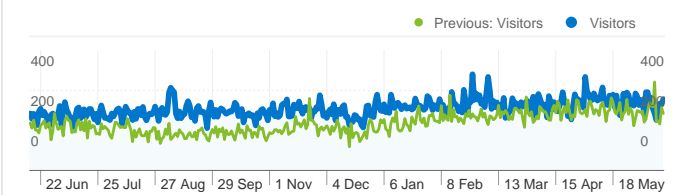

Site Usage

82,121 Visits
 Previous: 62,921 (30.51%)

43.83% Bounce Rate
 Previous: 38.86% (12.80%)

476,818 Pageviews
 Previous: 407,003 (17.15%)

00:03:19 Avg. Time on Site
 Previous: 00:03:49 (-12.97%)

5.81 Pages/Visit
 Previous: 6.47 (-10.24%)

68.70% % New Visits
 Previous: 66.85% (2.77%)

Visitors Overview

Visitors
57,858

Map Overlay

Traffic Sources Overview

Content Overview		
Pages	Pageviews	% Pageviews
/image_archive4.htm		
16 Jun 2009 - 16 Jun 2010	44,384	9.31%
16 Jun 2008 - 16 Jun 2009	27,413	6.74%
% Change	61.91%	38.20%
/photo_gallery2.htm		
16 Jun 2009 - 16 Jun 2010	41,092	8.62%
16 Jun 2008 - 16 Jun 2009	33,869	8.32%
% Change	21.33%	3.56%
/image_archive2.htm		
16 Jun 2009 - 16 Jun 2010	38,467	8.07%
16 Jun 2008 - 16 Jun 2009	38,509	9.46%
% Change	-0.11%	-14.73%
/for_sale.htm		
16 Jun 2009 - 16 Jun 2010	32,676	6.85%
16 Jun 2008 - 16 Jun 2009	36,305	8.92%
% Change	-10.00%	-23.17%
/index.htm		
16 Jun 2009 - 16 Jun 2010	28,323	5.94%
16 Jun 2008 - 16 Jun 2009	30,205	7.42%
% Change	-6.23%	-19.96%

57,858 people visited this site

 **82,121 Visits**

Previous: 62,921 (30.51%)

 **57,858 Absolute Unique Visitors**

Previous: 43,029 (34.46%)

 **476,818 Pageviews**

Previous: 407,003 (17.15%)

 **5.81 Average Pageviews**

1 - 10 of 167

Pages on this site were viewed a total of 476,818 times

 **476,818 Pageviews**

Previous: 407,003 (17.15%)

 **225,503 Unique Views**

Previous: 196,590 (14.71%)

 **43.83% Bounce Rate**

Previous: 38.86% (12.81%)