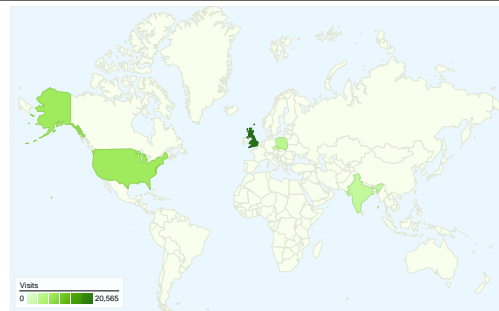

Map Overlay