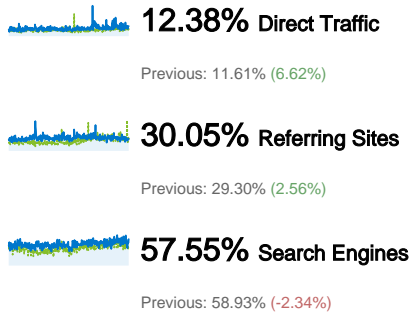

57,858 people visited this site

 **82,121 Visits**

Previous: 62,921 (30.51%)

 **57,858 Absolute Unique Visitors**

Previous: 43,029 (34.46%)

 **476,818 Pageviews**

Previous: 407,003 (17.15%)

 **5.81 Average Pageviews**

Previous: 6.47 (-10.24%)

 **00:03:19 Time on Site**

Previous: 00:03:49 (-12.97%)

 **43.83% Bounce Rate**

Previous: 38.86% (12.80%)

 **68.70% New Visits**

Previous: 66.85% (2.77%)

Technical Profile

All traffic sources sent a total of 82,121 visits

- **Search Engines**
47,258.00 (57.55%)
- **Referring Sites**
24,678.00 (30.05%)
- **Direct Traffic**
10,165.00 (12.38%)
- **Other**
20 (0.02%)

Top Traffic Sources

1 - 10 of 167

Pages on this site were viewed a total of 476,818 times

 **476,818 Pageviews**

Previous: 407,003 (17.15%)

 **225,503 Unique Views**

Previous: 196,590 (14.71%)

 **43.83% Bounce Rate**

Previous: 38.86% (12.81%)