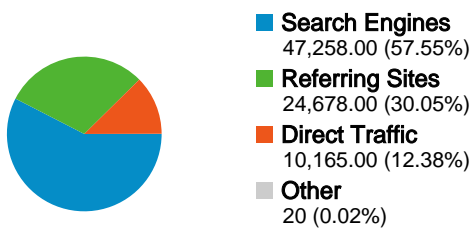

Site Usage

82,121 Visits
 Previous: 62,921 (30.51%)

43.83% Bounce Rate
 Previous: 38.86% (12.80%)

476,818 Pageviews
 Previous: 407,003 (17.15%)

00:03:19 Avg. Time on Site
 Previous: 00:03:49 (-12.97%)

5.81 Pages/Visit
 Previous: 6.47 (-10.24%)

68.70% % New Visits
 Previous: 66.85% (2.77%)

Visitors Overview

Visitors
57,858

Map Overlay

Traffic Sources Overview

Content Overview		
Pages	Pageviews	% Pageviews
/image_archive4.htm		
16 Jun 2009 - 16 Jun 2010	44,384	9.31%
16 Jun 2008 - 16 Jun 2009	27,413	6.74%
% Change	61.91%	38.20%
/photo_gallery2.htm		
16 Jun 2009 - 16 Jun 2010	41,092	8.62%
16 Jun 2008 - 16 Jun 2009	33,869	8.32%
% Change	21.33%	3.56%
/image_archive2.htm		
16 Jun 2009 - 16 Jun 2010	38,467	8.07%
16 Jun 2008 - 16 Jun 2009	38,509	9.46%
% Change	-0.11%	-14.73%
/for_sale.htm		
16 Jun 2009 - 16 Jun 2010	32,676	6.85%
16 Jun 2008 - 16 Jun 2009	36,305	8.92%
% Change	-10.00%	-23.17%
/index.htm		
16 Jun 2009 - 16 Jun 2010	28,323	5.94%
16 Jun 2008 - 16 Jun 2009	30,205	7.42%
% Change	-6.23%	-19.96%

57,858 people visited this site

 **82,121 Visits**

Previous: 62,921 (30.51%)

 **57,858 Absolute Unique Visitors**

Previous: 43,029 (34.46%)

 **476,818 Pageviews**

Previous: 407,003 (17.15%)

 **5.81 Average Pageviews**

All traffic sources sent a total of 82,121 visits

- **Search Engines**
47,258.00 (57.55%)
- **Referring Sites**
24,678.00 (30.05%)
- **Direct Traffic**
10,165.00 (12.38%)
- **Other**
20 (0.02%)

Top Traffic Sources