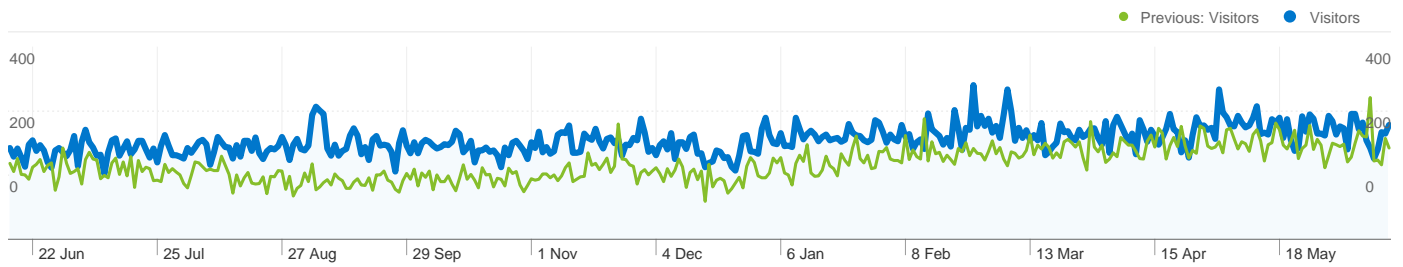

Site Usage

82,121 Visits
 Previous: 62,921 (30.51%)

43.83% Bounce Rate
 Previous: 38.86% (12.80%)

476,818 Pageviews
 Previous: 407,003 (17.15%)

00:03:19 Avg. Time on Site
 Previous: 00:03:49 (-12.97%)

5.81 Pages/Visit
 Previous: 6.47 (-10.24%)

68.70% % New Visits
 Previous: 66.85% (2.77%)

Visitors Overview

Visitors
57,858

Map Overlay

Traffic Sources Overview

Content Overview		
Pages	Pageviews	% Pageviews
/image_archive4.htm		
16 Jun 2009 - 16 Jun 2010	44,384	9.31%
16 Jun 2008 - 16 Jun 2009	27,413	6.74%
% Change	61.91%	38.20%
/photo_gallery2.htm		
16 Jun 2009 - 16 Jun 2010	41,092	8.62%
16 Jun 2008 - 16 Jun 2009	33,869	8.32%
% Change	21.33%	3.56%
/image_archive2.htm		
16 Jun 2009 - 16 Jun 2010	38,467	8.07%
16 Jun 2008 - 16 Jun 2009	38,509	9.46%
% Change	-0.11%	-14.73%
/for_sale.htm		
16 Jun 2009 - 16 Jun 2010	32,676	6.85%
16 Jun 2008 - 16 Jun 2009	36,305	8.92%
% Change	-10.00%	-23.17%
/index.htm		
16 Jun 2009 - 16 Jun 2010	28,323	5.94%
16 Jun 2008 - 16 Jun 2009	30,205	7.42%
% Change	-6.23%	-19.96%

57,858 people visited this site

 **82,121 Visits**

Previous: 62,921 (30.51%)

 **57,858 Absolute Unique Visitors**

Previous: 43,029 (34.46%)

 **476,818 Pageviews**

Previous: 407,003 (17.15%)

 **5.81 Average Pageviews**

1 - 10 of 167

Pages on this site were viewed a total of 476,818 times

 **476,818 Pageviews**

Previous: 407,003 (17.15%)

 **225,503 Unique Views**

Previous: 196,590 (14.71%)

 **43.83% Bounce Rate**

Previous: 38.86% (12.81%)