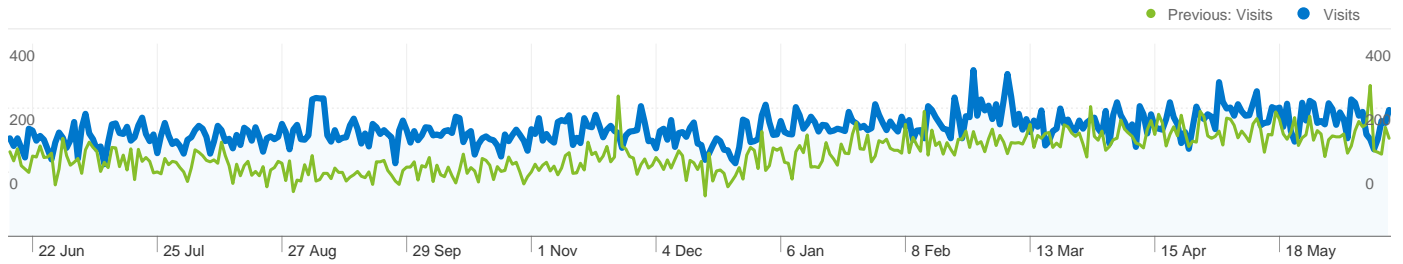

All traffic sources sent a total of 82,121 visits