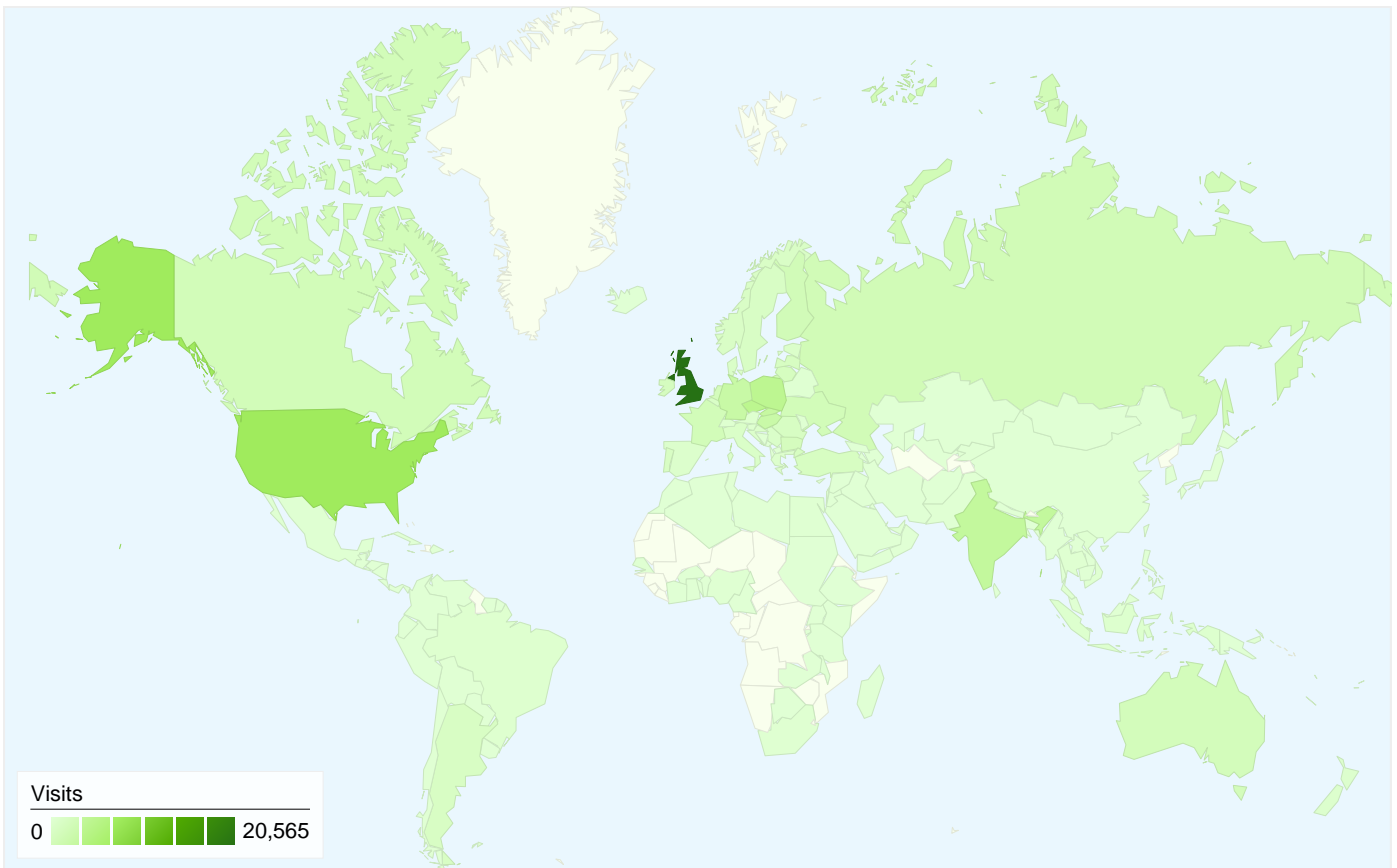

57,858 people visited this site

 **82,121 Visits**

Previous: 62,921 (30.51%)

 **57,858 Absolute Unique Visitors**

Previous: 43,029 (34.46%)

 **476,818 Pageviews**

Previous: 407,003 (17.15%)

 **5.81 Average Pageviews**

All traffic sources sent a total of 82,121 visits

- **Search Engines**
47,258.00 (57.55%)
- **Referring Sites**
24,678.00 (30.05%)
- **Direct Traffic**
10,165.00 (12.38%)
- **Other**
20 (0.02%)

Top Traffic Sources

% Change

3.53%

-20.68%

% Change

-1.35%

-22.60%

82,121 visits came from 167 countries/territories

Site Usage

Visits	Pages/Visit	Avg. Time on Site	% New Visits	Bounce Rate	
82,121 Previous: 62,921 (30.51%)	5.81 Previous: 6.47 (-10.24%)	00:03:19 Previous: 00:03:49 (-12.97%)	68.82% Previous: 67.01% (2.69%)	43.83% Previous: 38.86% (12.80%)	
Country/Territory	Visits	Pages/Visit	Avg. Time on Site	% New Visits	Bounce Rate
United Kingdom					
16 Jun 2009 - 16 Jun 2010	20,565	6.04	00:03:57	56.92%	33.07%
16 Jun 2008 - 16 Jun 2009	19,473	6.40	00:04:16	52.29%	29.19%
% Change	5.61%	-5.66%	-7.31%	8.85%	13.28%
United States					
16 Jun 2009 - 16 Jun 2010	7,285	4.51	00:02:55	74.92%	53.92%
16 Jun 2008 - 16 Jun 2009	5,585	5.31	00:03:14	78.23%	45.55%
% Change	30.44%	-15.08%	-10.04%	-4.23%	18.37%
Czech Republic					
16 Jun 2009 - 16 Jun 2010	4,186	8.00	00:03:05	73.58%	40.61%
16 Jun 2008 - 16 Jun 2009	3,399	8.32	00:03:41	76.93%	43.16%
% Change	23.15%	-3.83%	-16.42%	-4.36%	-5.90%
Poland					