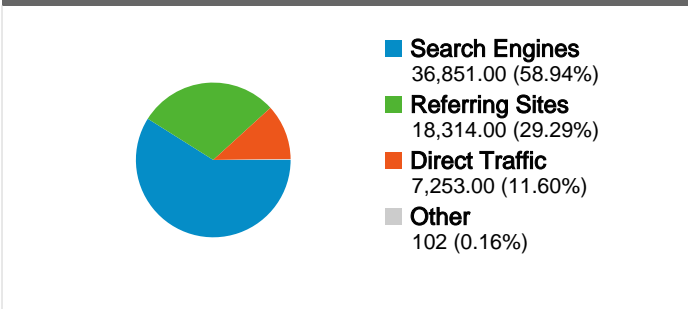

Traffic Sources Overview

Content Overview

Pages	Page Views	% Page Views
/image_archive2.htm	38,339	9.47%
/for_sale.htm	36,136	8.93%
/photo_gallery2.htm	33,735	8.33%
/index.htm	30,050	7.42%
/image_archive4.htm	27,199	6.72%