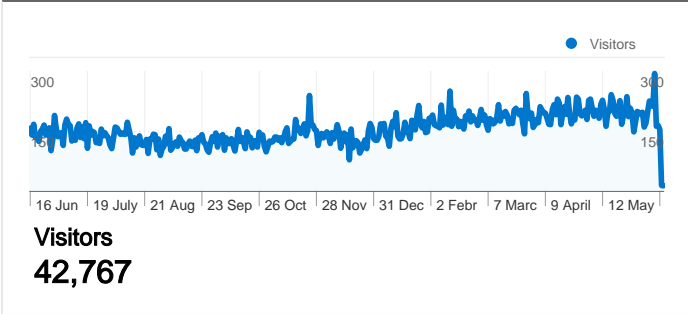

Site Usage

62,520 Visits

38.81% Bounce Rate

404,750 Page Views

00:03:49 Avg. Time on Site

6.47 Pages/Visit

66.86% % New Visits

Visitors Overview

42,767 people visited this site

 **62,520** Visits

 **42,767** Absolute Unique Visitors

 **404,750** Page Views

 **6.47** Average Page Views

 **00:03:49** Time on Site

 **38.81%** Bounce Rate

 **66.86%** New Visits

62,520 visits came from 148 countries/territories

Site Usage

Visits	Pages/Visit	Avg. Time on Site	% New Visits	Bounce Rate	
62,520 % of Site Total: 100.00%	6.47 Site Avg: 6.47 (0.00%)	00:03:49 Site Avg: 00:03:49 (0.00%)	67.02% Site Avg: 66.86% (0.25%)	38.81% Site Avg: 38.81% (0.00%)	
Country/Territory	Visits	Pages/Visit	Avg. Time on Site	% New Visits	Bounce Rate
United Kingdom	19,355	6.41	00:04:16	52.29%	29.16%
United States	5,560	5.32	00:03:14	78.18%	45.50%
Czech Republic	3,385	8.34	00:03:41	76.96%	43.16%
India	2,380	6.63	00:04:48	74.54%	44.66%
Poland	2,182	5.78	00:02:42	82.58%	43.90%
Hungary	1,934	5.76	00:02:29	82.78%	41.21%
Germany	1,834	6.78	00:03:25	77.59%	38.66%
Slovakia	1,770	7.16	00:02:57	77.68%	41.30%
Finland	1,383	6.17	00:03:13	71.51%	37.82%
Canada	1,268	6.85	00:04:20	73.66%	40.54%

1 - 10 of 148

Pages on this site were viewed a total of 404,750 times

 **404,750** Page Views

 **195,470** Unique Views

 **38.81%** Bounce Rate

Top Content

Pages	Page Views	% Page Views
/image_archive2.htm	38,339	9.47%
/for_sale.htm	36,136	8.93%
/photo_gallery2.htm	33,735	8.33%
/index.htm	30,050	7.42%
/image_archive4.htm	27,199	6.72%