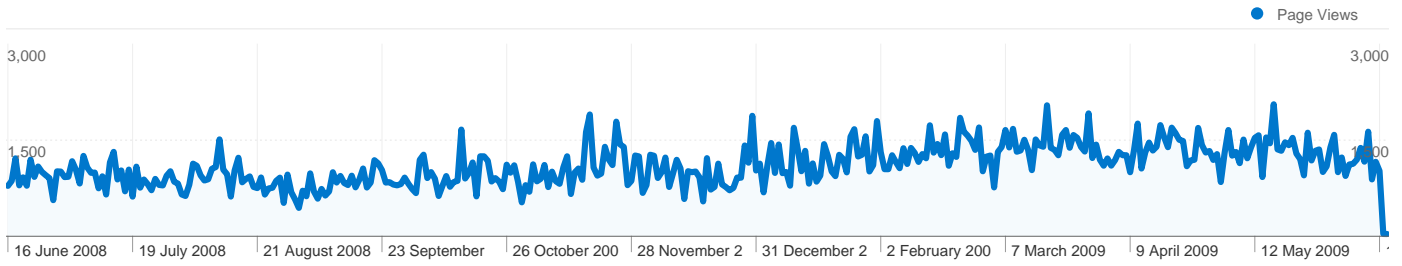

Pages on this site were viewed a total of 404,750 times

404,750 Page Views

195,470 Unique Views

38.81% Bounce Rate

Top Content

Pages	Page Views	% Page Views
/image_archive2.htm	38,339	9.47%
/for_sale.htm	36,136	8.93%
/photo_gallery2.htm	33,735	8.33%
/index.htm	30,050	7.42%
/image_archive4.htm	27,199	6.72%