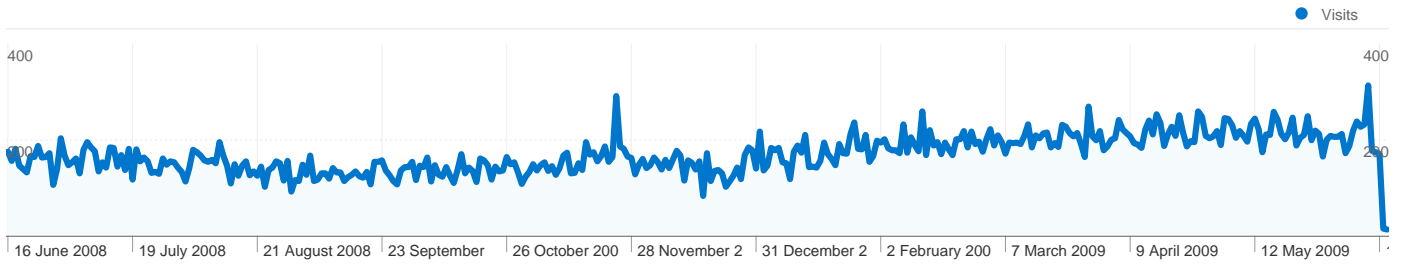

Site Usage

62,520 Visits

38.81% Bounce Rate

404,750 Page Views

00:03:49 Avg. Time on Site

6.47 Pages/Visit

66.86% % New Visits

Visitors Overview

42,767 people visited this site

 **62,520** Visits

 **42,767** Absolute Unique Visitors

 **404,750** Page Views

 **6.47** Average Page Views

 **00:03:49** Time on Site

 **38.81%** Bounce Rate

 **66.86%** New Visits

All traffic sources sent a total of 62,520 visits

- Search Engines**
36,851.00 (58.94%)
- Referring Sites**
18,314.00 (29.29%)
- Direct Traffic**
7,253.00 (11.60%)
- Other**
102 (0.16%)

Top Traffic Sources

62,520 visits came from 148 countries/territories

Site Usage

Visits	Pages/Visit	Avg. Time on Site	% New Visits	Bounce Rate	
62,520 % of Site Total: 100.00%	6.47 Site Avg: 6.47 (0.00%)	00:03:49 Site Avg: 00:03:49 (0.00%)	67.02% Site Avg: 66.86% (0.25%)	38.81% Site Avg: 38.81% (0.00%)	
Country/Territory	Visits	Pages/Visit	Avg. Time on Site	% New Visits	Bounce Rate
United Kingdom	19,355	6.41	00:04:16	52.29%	29.16%
United States	5,560	5.32	00:03:14	78.18%	45.50%
Czech Republic	3,385	8.34	00:03:41	76.96%	43.16%
India	2,380	6.63	00:04:48	74.54%	44.66%
Poland	2,182	5.78	00:02:42	82.58%	43.90%
Hungary	1,934	5.76	00:02:29	82.78%	41.21%
Germany	1,834	6.78	00:03:25	77.59%	38.66%
Slovakia	1,770	7.16	00:02:57	77.68%	41.30%
Finland	1,383	6.17	00:03:13	71.51%	37.82%
Canada	1,268	6.85	00:04:20	73.66%	40.54%