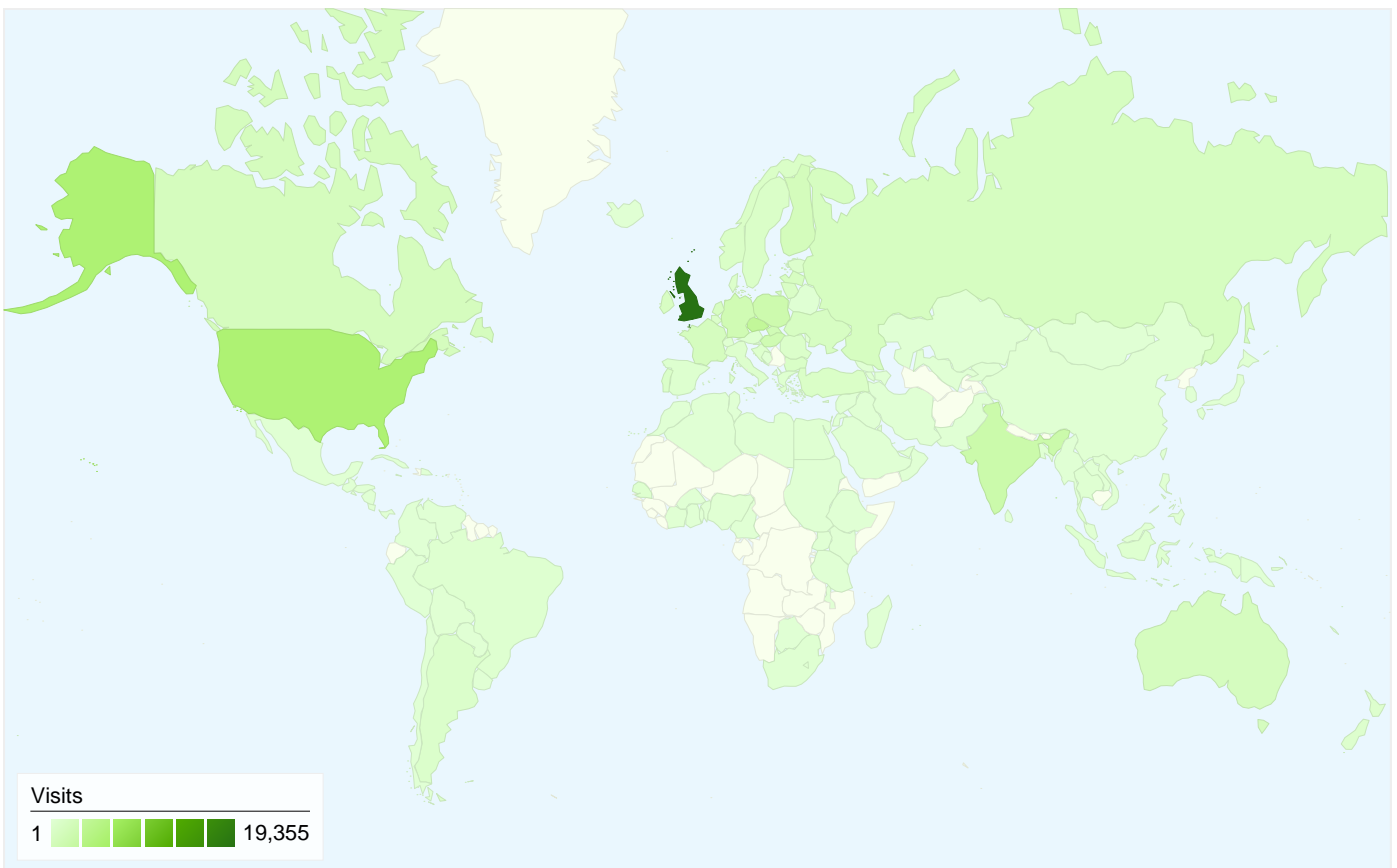

42,767 people visited this site

 **62,520** Visits

 **42,767** Absolute Unique Visitors

 **404,750** Page Views

 **6.47** Average Page Views

 **00:03:49** Time on Site

 **38.81%** Bounce Rate

 **66.86%** New Visits

All traffic sources sent a total of 62,520 visits

- Search Engines**
36,851.00 (58.94%)
- Referring Sites**
18,314.00 (29.29%)
- Direct Traffic**
7,253.00 (11.60%)
- Other**
102 (0.16%)

Top Traffic Sources

62,520 visits came from 148 countries/territories

Site Usage

Visits	Pages/Visit	Avg. Time on Site	% New Visits	Bounce Rate	
62,520 % of Site Total: 100.00%	6.47 Site Avg: 6.47 (0.00%)	00:03:49 Site Avg: 00:03:49 (0.00%)	67.02% Site Avg: 66.86% (0.25%)	38.81% Site Avg: 38.81% (0.00%)	
Country/Territory	Visits	Pages/Visit	Avg. Time on Site	% New Visits	Bounce Rate
United Kingdom	19,355	6.41	00:04:16	52.29%	29.16%
United States	5,560	5.32	00:03:14	78.18%	45.50%
Czech Republic	3,385	8.34	00:03:41	76.96%	43.16%
India	2,380	6.63	00:04:48	74.54%	44.66%
Poland	2,182	5.78	00:02:42	82.58%	43.90%
Hungary	1,934	5.76	00:02:29	82.78%	41.21%
Germany	1,834	6.78	00:03:25	77.59%	38.66%
Slovakia	1,770	7.16	00:02:57	77.68%	41.30%
Finland	1,383	6.17	00:03:13	71.51%	37.82%
Canada	1,268	6.85	00:04:20	73.66%	40.54%