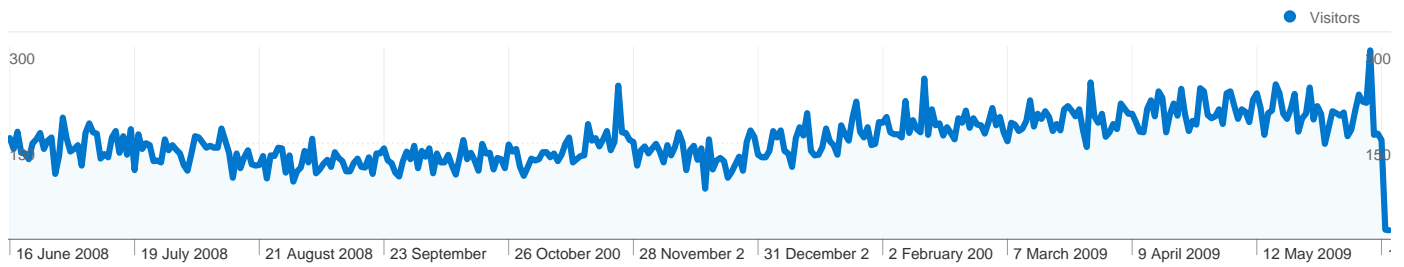

Site Usage

62,520 Visits

38.81% Bounce Rate

404,750 Page Views

00:03:49 Avg. Time on Site

6.47 Pages/Visit

66.86% % New Visits

Visitors Overview

42,767 people visited this site

 **62,520** Visits

 **42,767** Absolute Unique Visitors

 **404,750** Page Views

 **6.47** Average Page Views

 **00:03:49** Time on Site

 **38.81%** Bounce Rate

 **66.86%** New Visits

62,520 visits came from 148 countries/territories

Site Usage

Visits	Pages/Visit	Avg. Time on Site	% New Visits	Bounce Rate	
62,520 % of Site Total: 100.00%	6.47 Site Avg: 6.47 (0.00%)	00:03:49 Site Avg: 00:03:49 (0.00%)	67.02% Site Avg: 66.86% (0.25%)	38.81% Site Avg: 38.81% (0.00%)	
Country/Territory	Visits	Pages/Visit	Avg. Time on Site	% New Visits	Bounce Rate
United Kingdom	19,355	6.41	00:04:16	52.29%	29.16%
United States	5,560	5.32	00:03:14	78.18%	45.50%
Czech Republic	3,385	8.34	00:03:41	76.96%	43.16%
India	2,380	6.63	00:04:48	74.54%	44.66%
Poland	2,182	5.78	00:02:42	82.58%	43.90%
Hungary	1,934	5.76	00:02:29	82.78%	41.21%
Germany	1,834	6.78	00:03:25	77.59%	38.66%
Slovakia	1,770	7.16	00:02:57	77.68%	41.30%
Finland	1,383	6.17	00:03:13	71.51%	37.82%
Canada	1,268	6.85	00:04:20	73.66%	40.54%

1 - 10 of 148

Pages on this site were viewed a total of 404,750 times

 **404,750** Page Views

 **195,470** Unique Views

 **38.81%** Bounce Rate

Top Content

Pages	Page Views	% Page Views
/image_archive2.htm	38,339	9.47%
/for_sale.htm	36,136	8.93%
/photo_gallery2.htm	33,735	8.33%
/index.htm	30,050	7.42%
/image_archive4.htm	27,199	6.72%