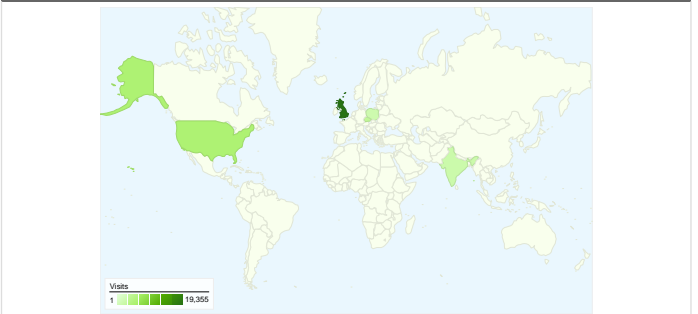

Map Overlay world