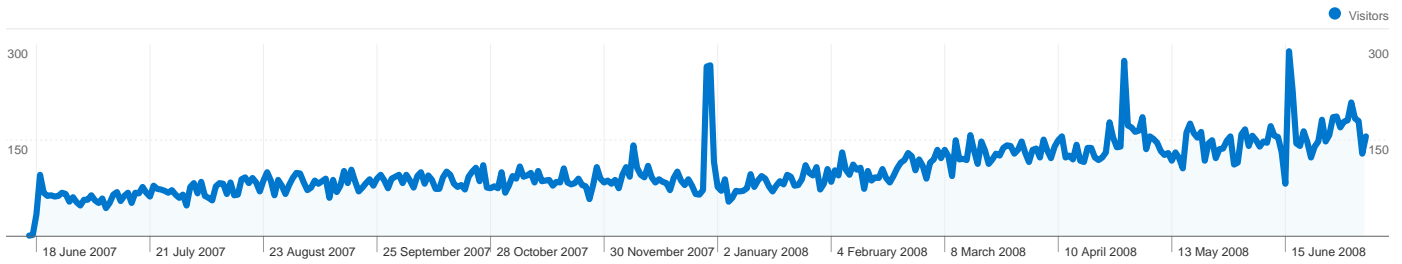

## Site Usage

**41,901** Visits

**34.40%** Bounce Rate

**264,899** Page Views

**00:03:48** Avg. Time on Site

**6.32** Pages/Visit

**65.97%** % New Visits

## Visitors Overview

## Traffic Sources Overview

**27,659 people visited this site**

-  **41,901** Visits
-  **27,659** Absolute Unique Visitors
-  **264,899** Page Views
-  **6.32** Average Page Views
-  **00:03:48** Time on Site
-  **34.40%** Bounce Rate
-  **66.08%** New Visits