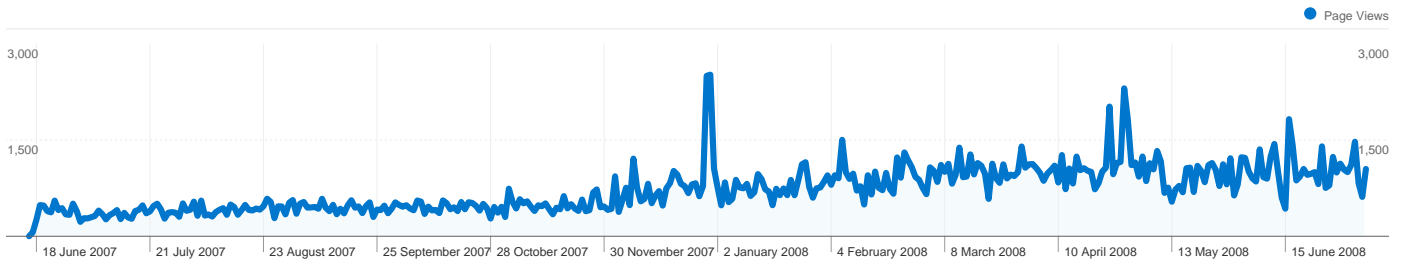

**27,659 people visited this site**

-  **41,901** Visits
-  **27,659** Absolute Unique Visitors
-  **264,899** Page Views
-  **6.32** Average Page Views
-  **00:03:48** Time on Site
-  **34.40%** Bounce Rate
-  **66.08%** New Visits

Keywords	Visits	% visits
jawa	1,693	7.16%
jawa cz owners club	679	2.87%
jawa cz	533	2.25%
jawa owners club	467	1.97%
cz owners club	363	1.53%

**41,901 visits came from 126 countries/territories**

Site Usage

1 - 10 of 126

Pages on this site were viewed a total of 264,899 times

 **264,899** Page Views

 **130,330** Unique Views

 **34.40%** Bounce Rate