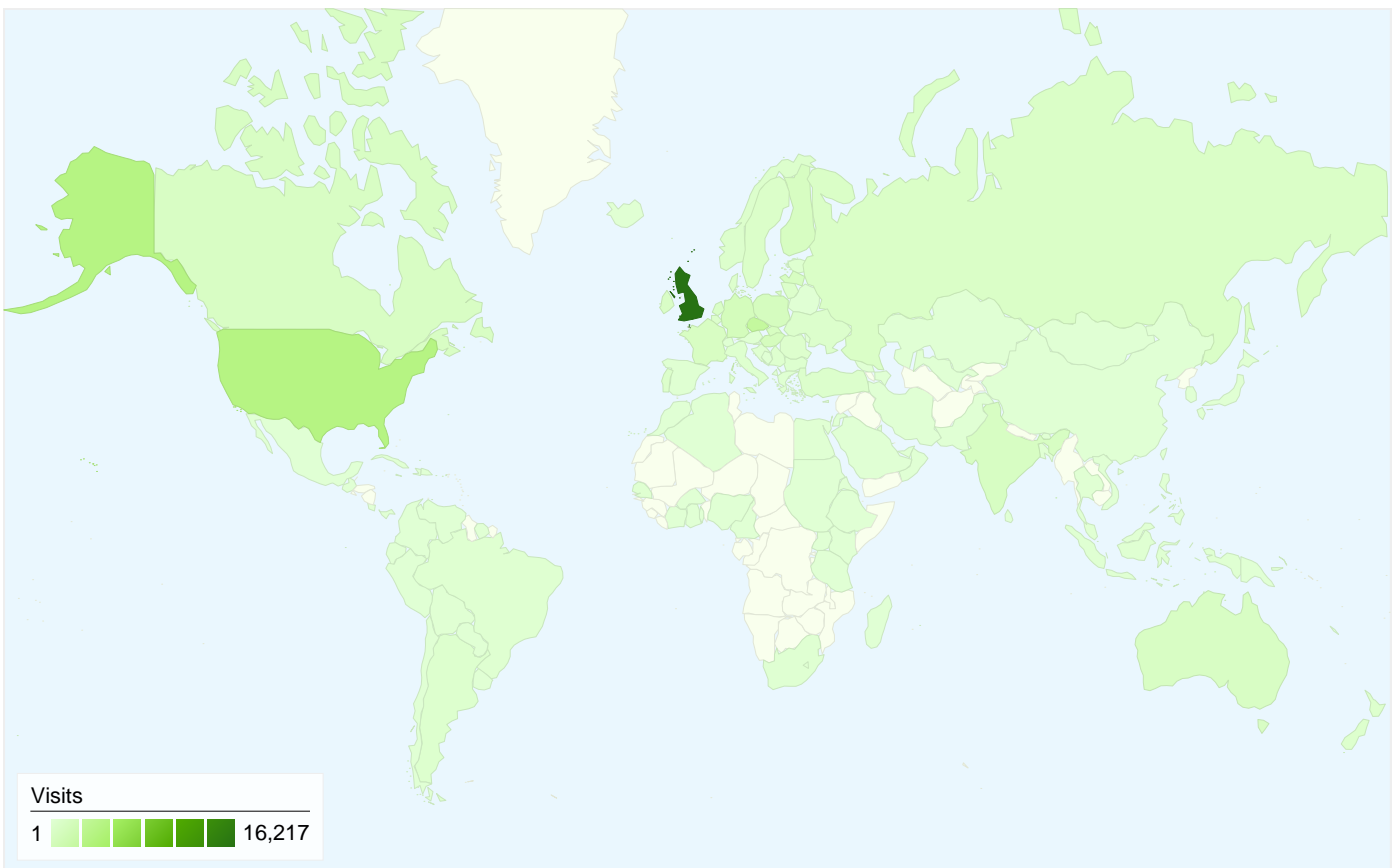

41,901 visits came from 126 countries/territories

Site Usage

Country/Territory	Visits	Pages/Visit	Avg. Time on Site	% New Visits	Bounce Rate
United Kingdom	16,217	6.11	00:03:59	51.40%	24.13%
United States	3,919	5.23	00:03:09	82.11%	43.61%
Czech Republic	2,604	7.32	00:03:06	72.58%	43.89%
Germany	1,157	6.54	00:03:52	76.15%	37.25%
Hungary	1,092	5.85	00:02:34	86.36%	39.84%
Poland	1,031	5.09	00:02:35	85.74%	49.76%
Slovakia	911	6.67	00:02:36	85.51%	52.69%
Finland	899	6.18	00:03:22	73.19%	36.26%
Latvia	863	7.25	00:02:46	73.46%	37.08%
India	841	8.71	00:07:21	76.69%	32.58%

1 - 10 of 126