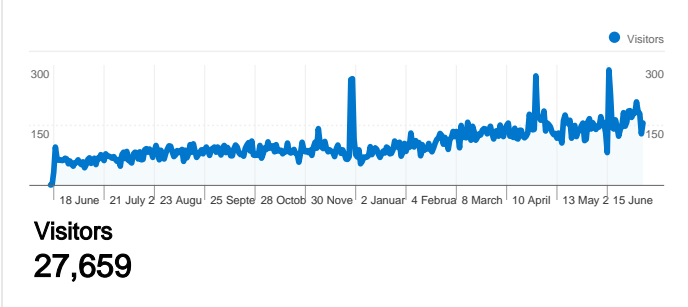

## Site Usage

**41,901** Visits

**34.40%** Bounce Rate

**264,899** Page Views

**00:03:48** Avg. Time on Site

**6.32** Pages/Visit

**65.97%** % New Visits

## Visitors Overview

**27,659 people visited this site**

-  **41,901** Visits
-  **27,659** Absolute Unique Visitors
-  **264,899** Page Views
-  **6.32** Average Page Views
-  **00:03:48** Time on Site
-  **34.40%** Bounce Rate
-  **66.08%** New Visits

1 - 10 of 126

Pages on this site were viewed a total of 264,899 times

 **264,899** Page Views

 **130,330** Unique Views

 **34.40%** Bounce Rate