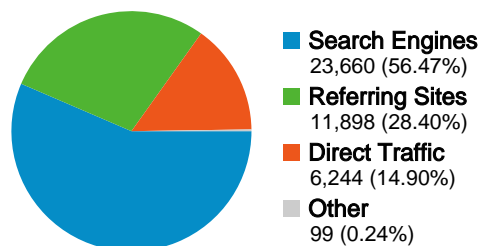

Top Traffic Sources

Sources	Visits	% visits
google (organic)	19,955	47.62%
(direct) ((none))	6,244	14.90%
jawa-cz-owners-	2,566	6.12%
en.wikipedia.org (referral)	1,395	3.33%
yahoo (organic)	1,302	3.11%

Keywords	Visits	% visits
jawa	1,693	7.16%
jawa cz owners club	679	2.87%
jawa cz	533	2.25%
jawa owners club	467	1.97%
cz owners club	363	1.53%