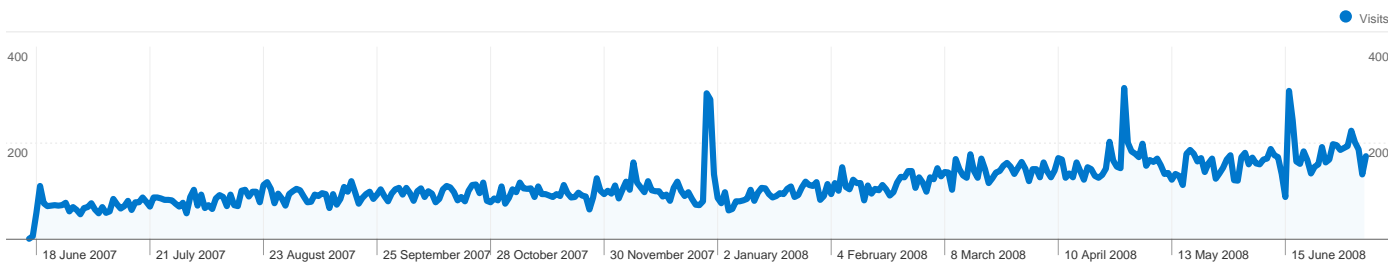

All traffic sources sent a total of 41,901 visits

- **14.90% Direct Traffic**
- **28.40% Referring Sites**
- **56.47% Search Engines**