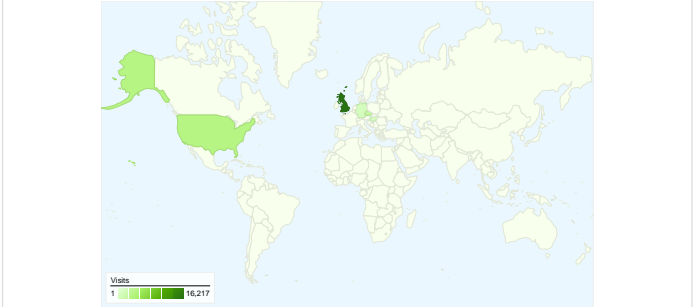

## Site Usage

**41,901** Visits

**34.40%** Bounce Rate

**264,899** Page Views

**00:03:48** Avg. Time on Site

**6.32** Pages/Visit

**65.97%** % New Visits

## Visitors Overview

## Traffic Sources Overview

Country/Territory	Visits	Pages/Visit	Avg. Time on Site	% New Visits	Bounce Rate
United Kingdom	16,217	6.11	00:03:59	51.40%	24.13%
United States	3,919	5.23	00:03:09	82.11%	43.61%
Czech Republic	2,604	7.32	00:03:06	72.58%	43.89%
Germany	1,157	6.54	00:03:52	76.15%	37.25%
Hungary	1,092	5.85	00:02:34	86.36%	39.84%
Poland	1,031	5.09	00:02:35	85.74%	49.76%
Slovakia	911	6.67	00:02:36	85.51%	52.69%
Finland	899	6.18	00:03:22	73.19%	36.26%
Latvia	863	7.25	00:02:46	73.46%	37.08%
India	841	8.71	00:07:21	76.69%	32.58%