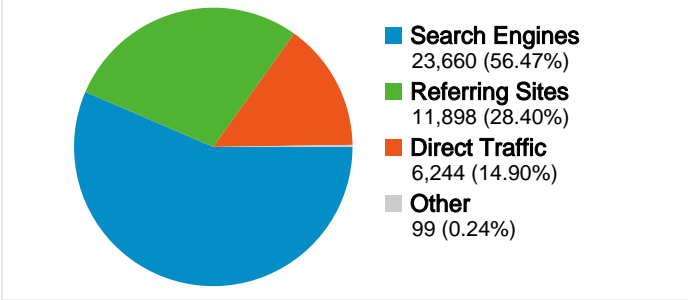

Traffic Sources Overview

Content Overview

Pages	Page Views	% Page Views
/index.htm	28,146	10.63%
/photo_gallery.htm	25,410	9.59%
/photo_gallery2.htm	23,600	8.91%
/for_sale_and_wanted.htm	23,520	8.88%
/image_archive.htm	19,812	7.48%