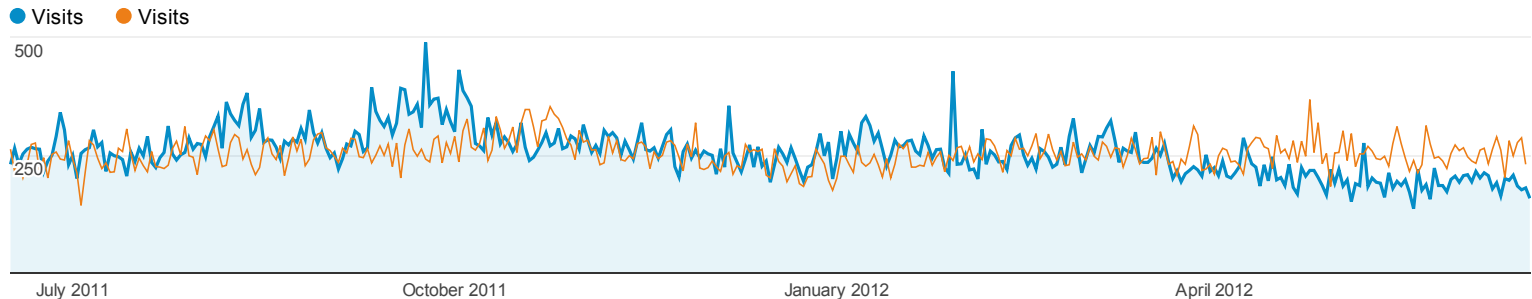

## Visitors Overview

change in % of visits: +0.00%

### Overview

## 70,446 people visited this site

**Visits: 1.29%**  
94,232 v. 93,031

**Unique Visitors: 3.22%**  
70,446 v. 68,246

**Pageviews: -6.54%**  
405,198 v. 433,544

**Pages / Visit: -7.73%**  
4.30 v. 4.66

**Avg. Visit Duration: -7.22%**  
00:02:35 v. 00:02:47